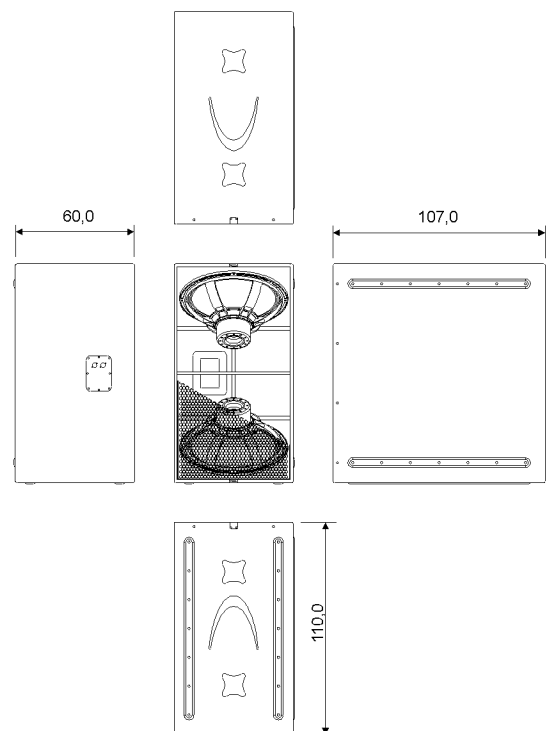

Sub-bass extension for the GALEO XT.  
 Combined with the hybrid horn construction, two newly devised 21" woofers with a voice coil diameter of 135mm and a maximum range of 70mm (peak to peak) ensure a very high and undistorted level of bass within the usable range of 33 to 120 Hz.  
 The special housing design guarantees a long throw and low power compression for high-performance applications.

## PRODUCT SPECIFICATIONS

Speaker Components	2x 21" Nd
Description	Bass Extension for GALEO XT
Powerhandling - AES / Peak	3600 Watt / 10,8 kW
Impedance - nominal	2 Ω
SPL 1m - 1Watt / Peak	107dB / 146dB
Usable Range	33Hz - 120Hz
Tuning Frequency - Excursion min.	43Hz
Connectors	2x Neutrik Speakon 4-pol
	Coding: 1+/- HiMid, 2+/- Sub
Handles	4x 4D handle
Fittings	wheelboard fittings
Weight	89kg without wheelboard
	99kg inclusive wheelboard
Size - height x width x depth	60,0 x 110,0 x 107,0 cm
Order Number	00390

Robust melamine resin skids on the sides and bottom.

21" ND woofer with a voice coil diameter of 135 mm and a maximum excursion of 70 mm.

Honeycomb grid shell with acoustic foam on the inside for dust and splash protection.