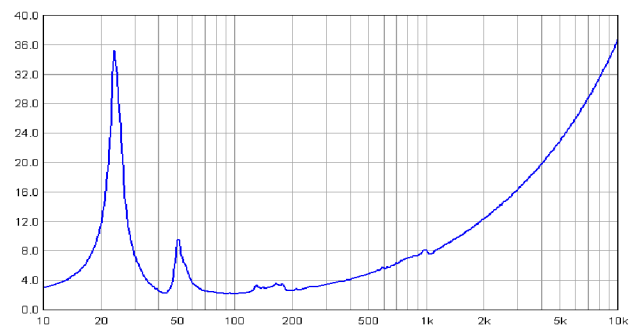

Galeo XT Sub Impedance curve

Accessories