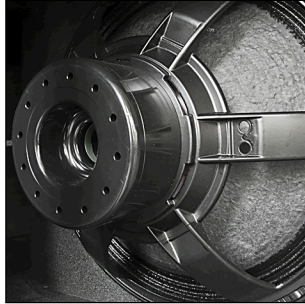

Sub-bass extension for the GALEO XT.  
 Combined with the hybrid horn construction, two newly devised 21" woofers with a voice coil diameter of 135mm and a maximum range of 70mm (peak to peak) ensure a very high and undistorted level of bass within the usable range of 33 to 120 Hz.  
 The special housing design guarantees a long throw and low power compression for high-performance applications.

## PRODUCT SPECIFICATIONS

Speaker Components	2x 21" Nd
Description	Bass Extension for GALEO XT
Powerhandling - AES / Peak	3600 Watt / 10,8 kW
Impedance - nominal	2 Ω
SPL 1m - 1Watt / Peak	107dB / 146dB
Usable Range	33Hz - 120Hz
Tuning Frequency - Excursion min.	43Hz
Connectors	2x Neutrik Speakon 4-pol
	Coding: 1+/- HiMid, 2+/- Sub
Handles	4x 4D handle
Fittings	wheelboard fittings
Weight	89kg without wheelboard
	99kg inclusive wheelboard
Size - height x width x depth	60,0 x 110,0 x 107,0 cm
Order Number	00390

Robust melamine resin skids on the sides and bottom.

21" ND woofer with a voice coil diameter of 135 mm and a maximum excursion of 70 mm.

Honeycomb grid shell with acoustic foam on the inside for dust and splash protection.

Removable front cover with 100 mm Blue Wheels for convenient transportation.

Galeo XT Sub Frequency Response

Galeo XT Sub Impedance curve