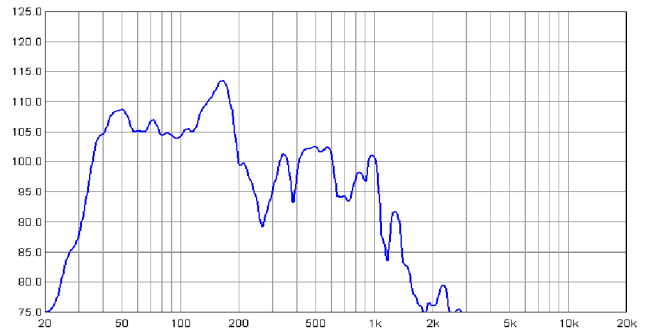

Sub-bass extension for the GALEO XT.  
 Combined with the hybrid horn construction, two newly devised 21" woofers with a voice coil diameter of 135mm and a maximum range of 70mm (peak to peak) ensure a very high and undistorted level of bass within the usable range of 33 to 120 Hz.  
 The special housing design guarantees a long throw and low power compression for high-performance applications.

## PRODUCT SPECIFICATIONS

Speaker Components	2x 21" Nd
Description	Bass Extension for GALEO XT
Powerhandling - AES / Peak	3600 Watt / 10,8 kW
Impedance - nominal	2 Ω
SPL 1m - 1Watt / Peak	107dB / 146dB
Usable Range	33Hz - 120Hz
Tuning Frequency - Excursion min.	43Hz
Connectors	2x Neutrik Speakon 4-pol
	Coding: 1+/- HiMid, 2+/- Sub
Handles	4x 4D handle
Fittings	wheelboard fittings
Weight	89kg without wheelboard
	99kg inclusive wheelboard
Size - height x width x depth	60,0 x 110,0 x 107,0 cm
Order Number	00390

Robust melamine resin skids on the sides and bottom.

21" ND woofer with a voice coil diameter of 135 mm and a maximum excursion of 70 mm.

Honeycomb grid shell with acoustic foam on the inside for dust and splash protection.

Removable front cover with 100 mm Blue Wheels for convenient transportation.

Galeo XT Sub Frequency Response

Galeo XT Sub Impedance curve