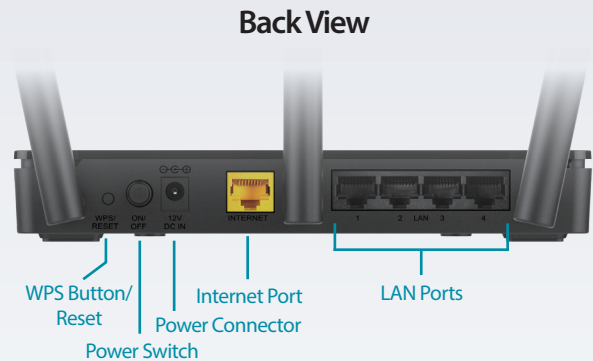

High-Speed Wired and Wireless Connectivity

The DIR-816 Wireless AC750 Dual Band Router uses the latest high-speed wired and wireless technology to bring you lightning-fast Internet. With 10/100 Fast Ethernet ports, you get solid, dependable wired performance for devices such as media centers and gaming consoles. In addition, the built-in Quality of Service (QoS) engine allows you to prioritize important traffic to ensure that your favorite applications are receiving optimal bandwidth.

Technical Specifications

General

Device Interfaces	• IEEE 802.11ac wireless LAN¹ • IEEE 802.11 a/b/g/n wireless LAN	• 10/100 fast Ethernet WAN port • Four 10/100 fast Ethernet LAN ports
LEDs	• Power • 2.4 GHz WLAN • 5 GHz WLAN	• Internet • WPS
Antenna Type	• Three external antennas	
Operating Frequency	• 2.4 GHz band: 2400 - 2483.5 MHz	• 5 GHz band: 5150 - 5725 MHz
Standards	• IEEE 802.11ac • IEEE 802.11n • IEEE 802.11g	• IEEE 802.11b • IEEE 802.11a • IEEE 802.3u
Minimum Requirements	• Windows 8/7/Vista/XP SP3, or Mac OS X 10.4 or higher • Internet Explorer 7, Firefox 12.0, Chrome 20.0, Safari 4.0, or other Java-enabled browser	• Ethernet interface or Wi-Fi • Cable or DSL Modem • Subscription with an Internet Service Provider

Functionality

Security	• WPA & WPA2 (Wi-Fi Protected Access)	• WPS (Wi-Fi Protected Setup)
Advanced Features	• One page setup wizard • Traffic Control (QoS)	• Wireless repeater • DMZ (Demilitarized Zone)

Physical

Dimensions	• 192 x 108 x 30 mm (7.55 x 4.25 x 1.18 inches)	
Weight	• 240 grams (8.46 ounces)	
Power	• Input: 100 to 240 V AC, 50/60 Hz	
Temperature	• Operating: 0 to 40 °C (32 to 104 °F)	• Storage: -20 to 65 °C (-4 to 149 °F)
Humidity	• Operating: 10% to 90% non-condensing	• Storage: 5% to 95% non-condensing
Certifications	• CE